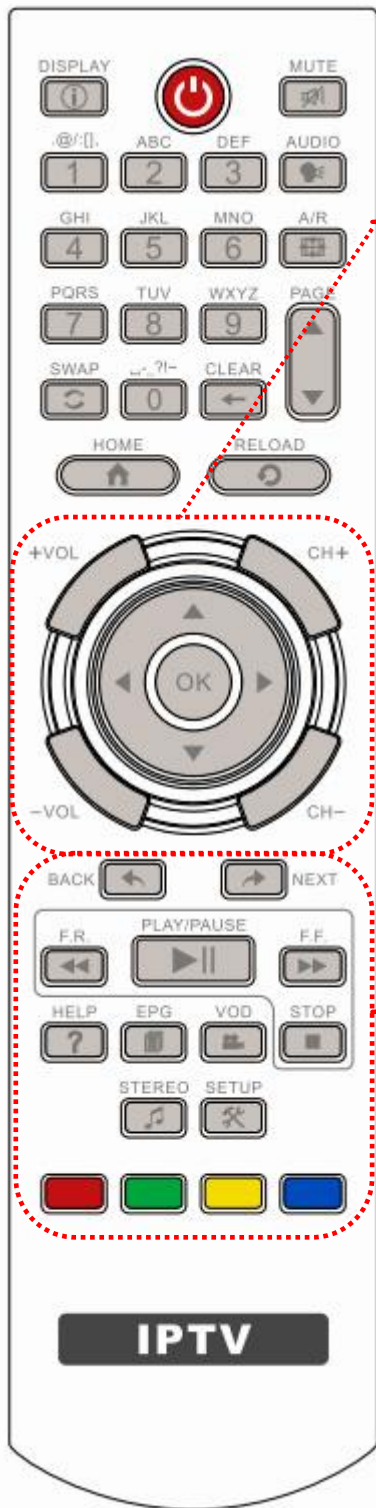

Operation Guide

IR KEY SIMULATION

Advanced IP Set Top Box IPTV125

Oliver Chang

Version1.0 May 7th, 2008

Index Table

<i>I. Introduction & Setup</i>	3
<i>II. Usage</i>	3
<i>III. IR Key Table</i>	4

Version History

Version	Date	Modified	Note
1.0	2008/05/07	Oliver Chang	First Release

I. Introduction & Setup

This function can help user to use the IR key simulation function by a console command to control the set-top-box. First of all, user needs to add a line “**stb.remotemgmt.irsim.enable:1**” (without quotation mark) into the set-top-box configuration file (**/root/data/config.txt**) to turn on the function. Or user can turn it off by set “**stb.remotemgmt.irsim.enable:0**” (without quotation mark) in the same way. Then need to reboot the box to make it effective.

II. Usage

The console command format is like “gotourl [IR code]” or user can directly type the “gotourl” in the command line to see the usage.

```
# gotourl
```

```
Usage:
```

```
    gotourl [IR_code]
```

```
Example:
```

```
    gotourl 0x708f15ea
```

```
Usage:
```

```
    gotourl [url]
```

```
Example:
```

```
    gotourl http://www.google.com
```

III. IR Key Table

Pattern	Key	IR key code
	POWER	0x708f10ef
	DISPLAY	0x708f20df
	MUTE	0x708f46b9
	AUDIO	0x708f21de
	A/R	0x708f25da
	PAGE ▲	0x708f24db
	PAGE ▼	0x708f23dc
	SWAP	0x708f22dd
	CLEAR	0x708f0bf4
	1	0x708f01fe
	2	0x708f02fd
	3	0x708f03fc
	4	0x708f04fb
	5	0x708f05fa
	6	0x708f06f9
	7	0x708f07f8
	8	0x708f08f7
	9	0x708f09f6
	0	0x708f00ff
	HOME	0x708f41be
	RELOAD	0x708f43bc