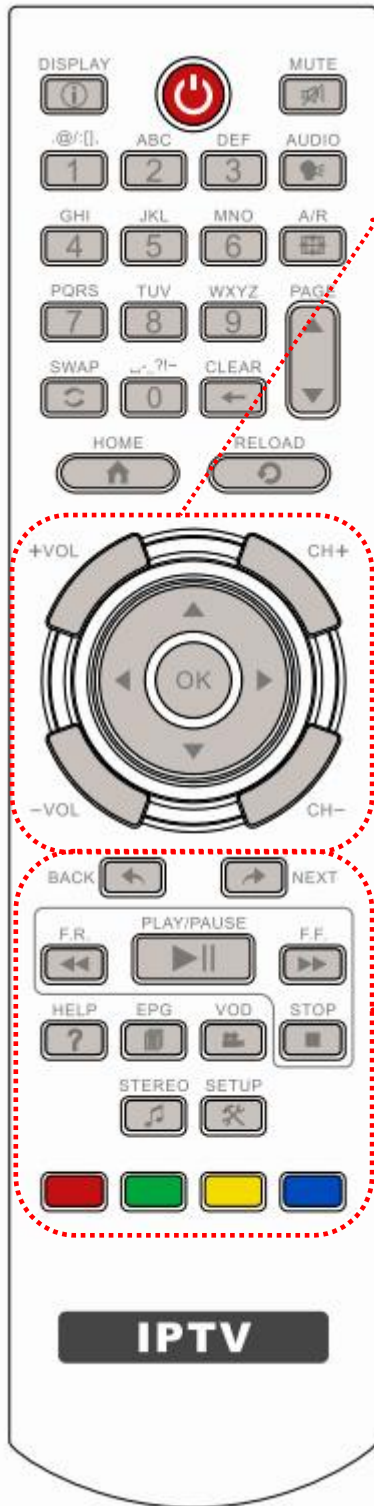

Operation Guide

IR KEY SIMULATION

Advanced IP Set Top Box IPTV125

Oliver Chang

Version1.0 May 7th, 2008

Index Table

<i>I. Introduction & Setup</i>	3
<i>II. Usage</i>	3
<i>III. IR Key Table</i>	4

Version History

Version	Date	Modified	Note
1.0	2008/05/07	Oliver Chang	First Release

I. Introduction & Setup

This function can help user to use the IR key simulation function by a console command to control the set-top-box. First of all, user needs to add a line “**stb.remotemgmt.irsim.enable:1**” (without quotation mark) into the set-top-box configuration file (**/root/data/config.txt**) to turn on the function. Or user can turn it off by set “**stb.remotemgmt.irsim.enable:0**” (without quotation mark) in the same way. Then need to reboot the box to make it effective.

II. Usage

The console command format is like “gotourl [IR code]” or user can directly type the “gotourl” in the command line to see the usage.

```
# gotourl
```

```
Usage:
```

```
    gotourl [IR_code]
```

```
Example:
```

```
    gotourl 0x708f15ea
```

```
Usage:
```

```
    gotourl [url]
```

```
Example:
```

```
    gotourl http://www.google.com
```

III. IR Key Table

Pattern	Key	IR key code
	POWER	0x708f10ef
	DISPLAY	0x708f20df
	MUTE	0x708f46b9
	AUDIO	0x708f21de
	A/R	0x708f25da
	PAGE ▲	0x708f24db
	PAGE ▼	0x708f23dc
	SWAP	0x708f22dd
	CLEAR	0x708f0bf4
	1	0x708f01fe
	2	0x708f02fd
	3	0x708f03fc
	4	0x708f04fb
	5	0x708f05fa
	6	0x708f06f9
	7	0x708f07f8
	8	0x708f08f7
	9	0x708f09f6
	0	0x708f00ff
	HOME	0x708f41be
	RELOAD	0x708f43bc